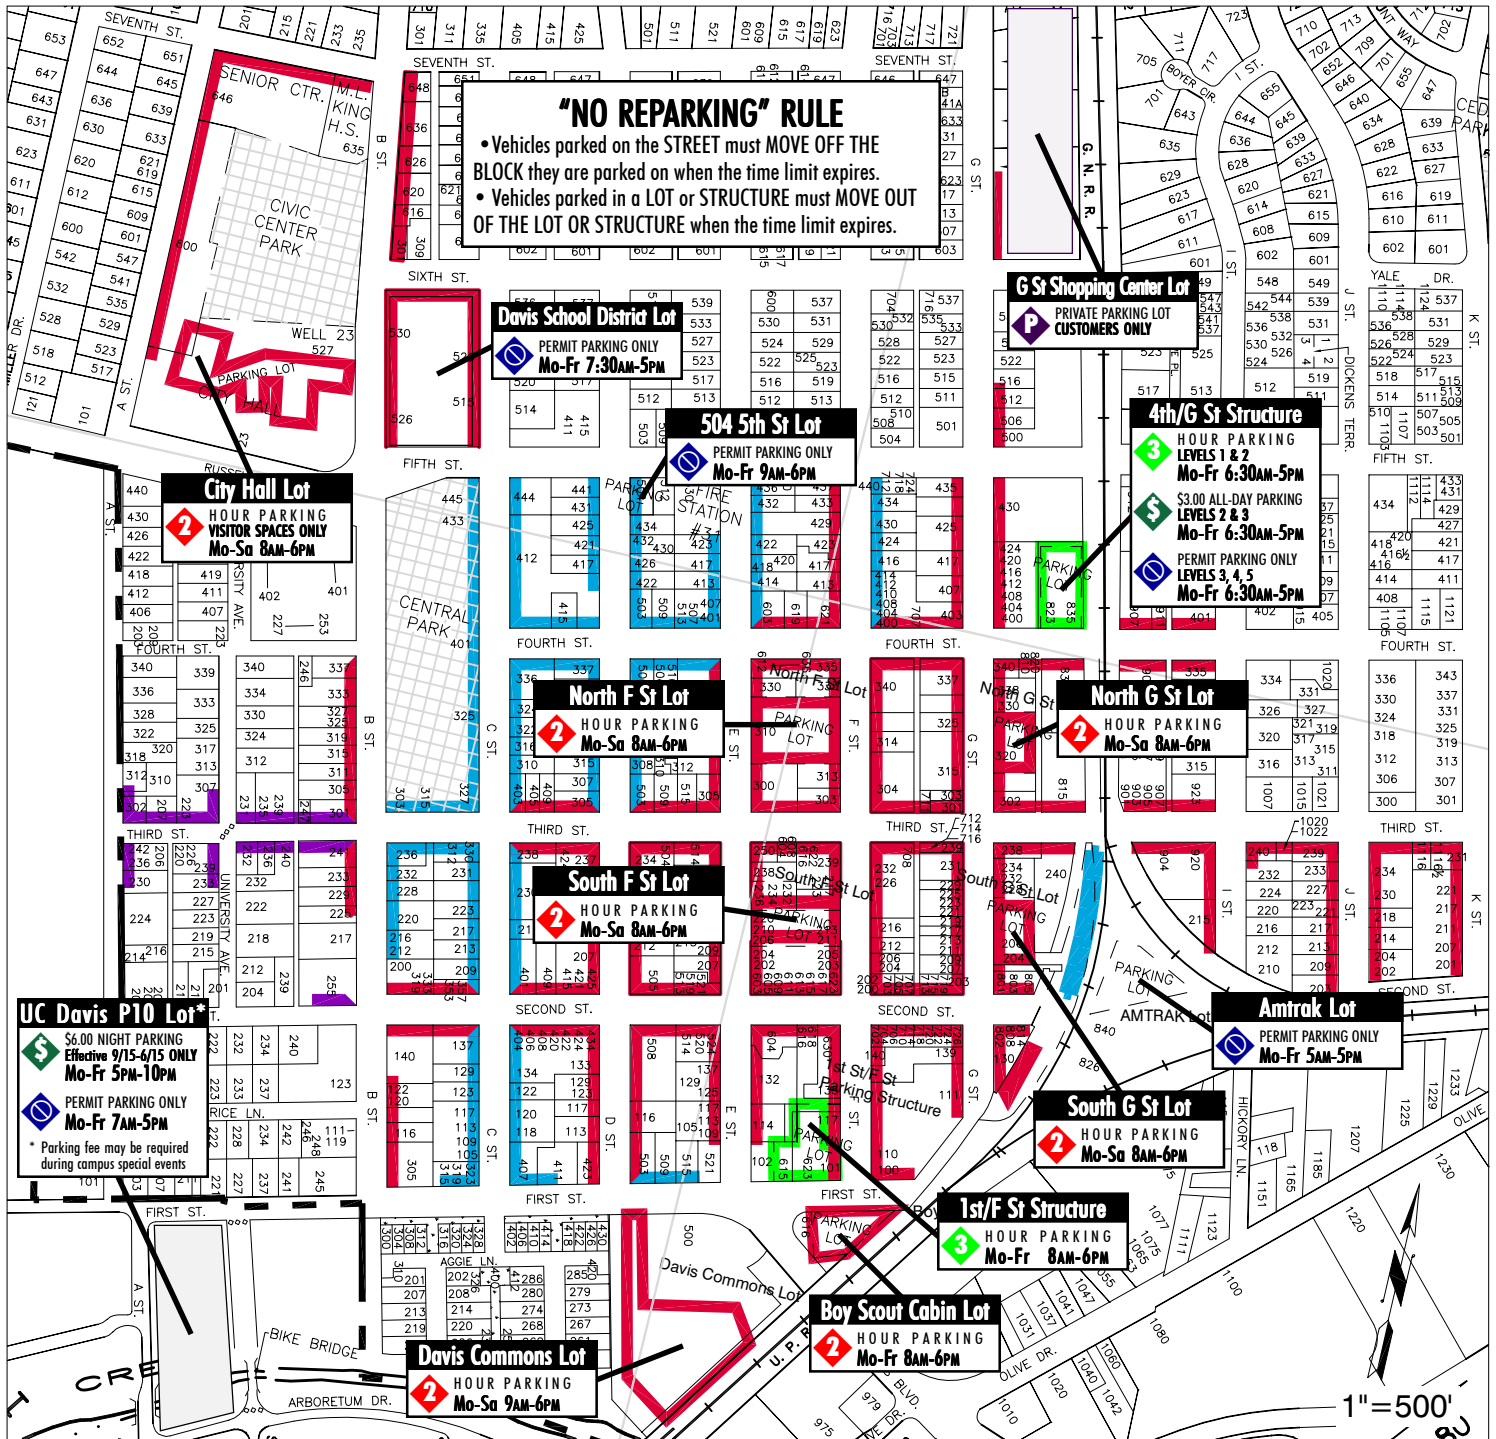

DOWNTOWN PARKING MAP

TIMED PARKING ZONES for CUSTOMERS & VISITORS

1" = 500'

CHECK SIGNS BEFORE PARKING

- some spaces are enforced on Saturday
- restrictions may vary on different sides of street

PERMIT PARKING SPACES are unrestricted outside of enforcement hours

- 90 Minute Parking
- 1 Hour Parking
- 2 Hour Parking
- 3 Hour Parking

PARKING NOTES

- 20 MINUTE spaces are located at most street corners
- WHITE loading zones—driver must remain with vehicle
- park within on-street space markings and stall lines
- PARKING TIME LIMITS ARE STRICTLY ENFORCED

LOCATIONS ARE APPROXIMATE ONLY.
CHECK SIGNS AND STRIPING FOR PARKING RESTRICTIONS AT ALL TIMES.

A web version of this map is located at:
<http://www.cityofdavis.org/police/parkinginfo.cfm>